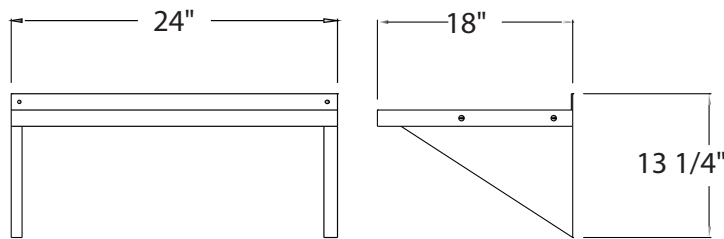

Material:

- The **Regular 18 GA** wall shelves are constructed out of .040" aluminum sheet.
- The **Heavy-Duty 12 GA** wall shelves are constructed out of 080" aluminum sheet.

Guarantee:

- **Lifetime Guarantee** against rust and corrosion.
- **Five-Year Guarantee** against workmanship and material defects.

Solid Wall Shelf • H.D. & Standard

#95634

Model No.	Size D-L	Wt. Cap.	Ship Lbs.
Solid Wall Shelves- Regular 18 GA			
NS675	12" x 24"	200	5
1125	12" x 36"	150	7
1126	12" x 48"	125	8
1127	12" x 60"	100	9

For lighter loads and smaller product, contains spills.
 Options: Extra Undershelf Brackets - Call Factory