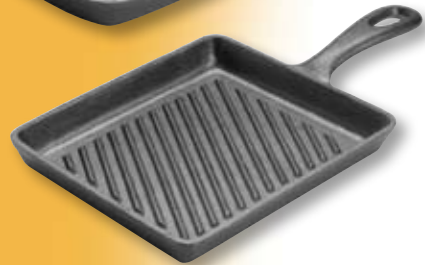

Reversible Griddle

Flat Grill Cook Top

Square Skillets

Square cast iron skillets with handles, in ribbed or smooth cooking surface. Shipped 12 per case.

| Model # | Description | Ship Wt. lbs./kg. |
|---------|--|-------------------|
| 1022999 | Square Skillet, 5-3/4" x 5-3/4" x 1-1/8" (146 x 146 x 29 mm) | 23/10 |
| 1023045 | Underliner, walnut finish | 7/3 |
| 1023000 | Ribbed Skillet, 9-1/2" x 9-1/2" x 1-3/8" (241 x 241 x 35 mm) | 68/31 |
| 1023003 | Diagonally Ribbed Skillet, 7" x 8-1/4" (178 x 210 mm) | 55/25 |