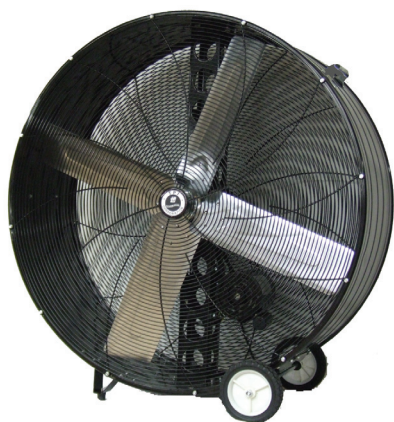

36", 42", & 48" TPI Commercial Belt Drive Portable Blowers

Features

- Rocker switch
- SJT type cord - 3 conductor - 8' long
- Aluminum blade
- Spiral wire front and rear guards
- Powder coated 20 gauge steel housing
- 8" rubber wheels
- Meets OSHA standards / 1 Year limited warranty

Motor Specification

- 2-Speed
- 120V
- Ball bearing
- 1-Phase
- ODP type
- Permanently lubricated

Standard Models

UPC# 686334	MODEL	MOTOR HP	CFM		MAX AMPS	WT. (LBS.)	LIST
			HIGH	LOW			
870665	CPB 42-B	1/2	13,500	11,000	6.5	93	779
872270	CPB 48-B	3/4	15,000	12,000	9.0	129	1053

*Photograph may not accurately represent stocked models

36" TPI Commercial Direct Drive Portable Blowers

SWIVEL

CPBS 30-D

CPB 36-D

Features

- Rocker switch
- SJT type cord - 3 conductor - 6' long
- Spiral wire front and rear guards
- Powder coated 20 gauge steel housing
- 5" rubber wheels
- Meets OSHA standards
- 1 Year limited warranty

Motor Specification

- 2-Speed
- 120 Volt, 1/3HP
- Ball bearing
- 1-Phase
- Open ventilated
- Permanently lubricated

Standard Models

UPC# 686334	MODEL	CFM		MAX AMPS	CORD LENGTH	SWITCH	BLADES	WT. (LBS.)	LIST
		HIGH	LOW						
871037	CPBS 30-D	6,300	5,500	3.6	6'	ROCKER	ALUMINUM	60	512
872263	CPB 36-D	8,200	7,000	3.6	10'	ROTARY	STEEL	70	557