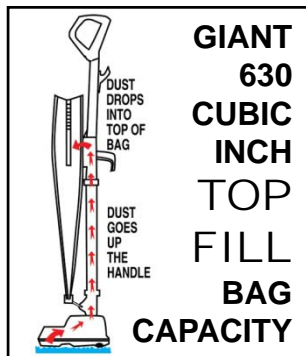

Convenient Power Switch in handle.
(U2000E & U2000R)

HANDLE DROPS DOWN FLAT FOR CLEANING UNDER LOW FURNITURE AND EASY STORAGE

1 Year

EXPRESS
WARRANTY
RAPID REPLACEMENT

VACUUM FEATURE COMPARISON:

	U2000E	U2000R
Color	Red	Red
Express Warranty	Yes	No
Weight	8 lbs.	8 lbs.
Helping Hand [®] Handle	Yes	Yes
Switch in handle	Yes	Yes
Edge Brushes	Yes	Yes
35-ft Power Cord	Yes	Yes
MicroSweep [™] System	Yes	Yes
Cord Guard	Yes	Yes