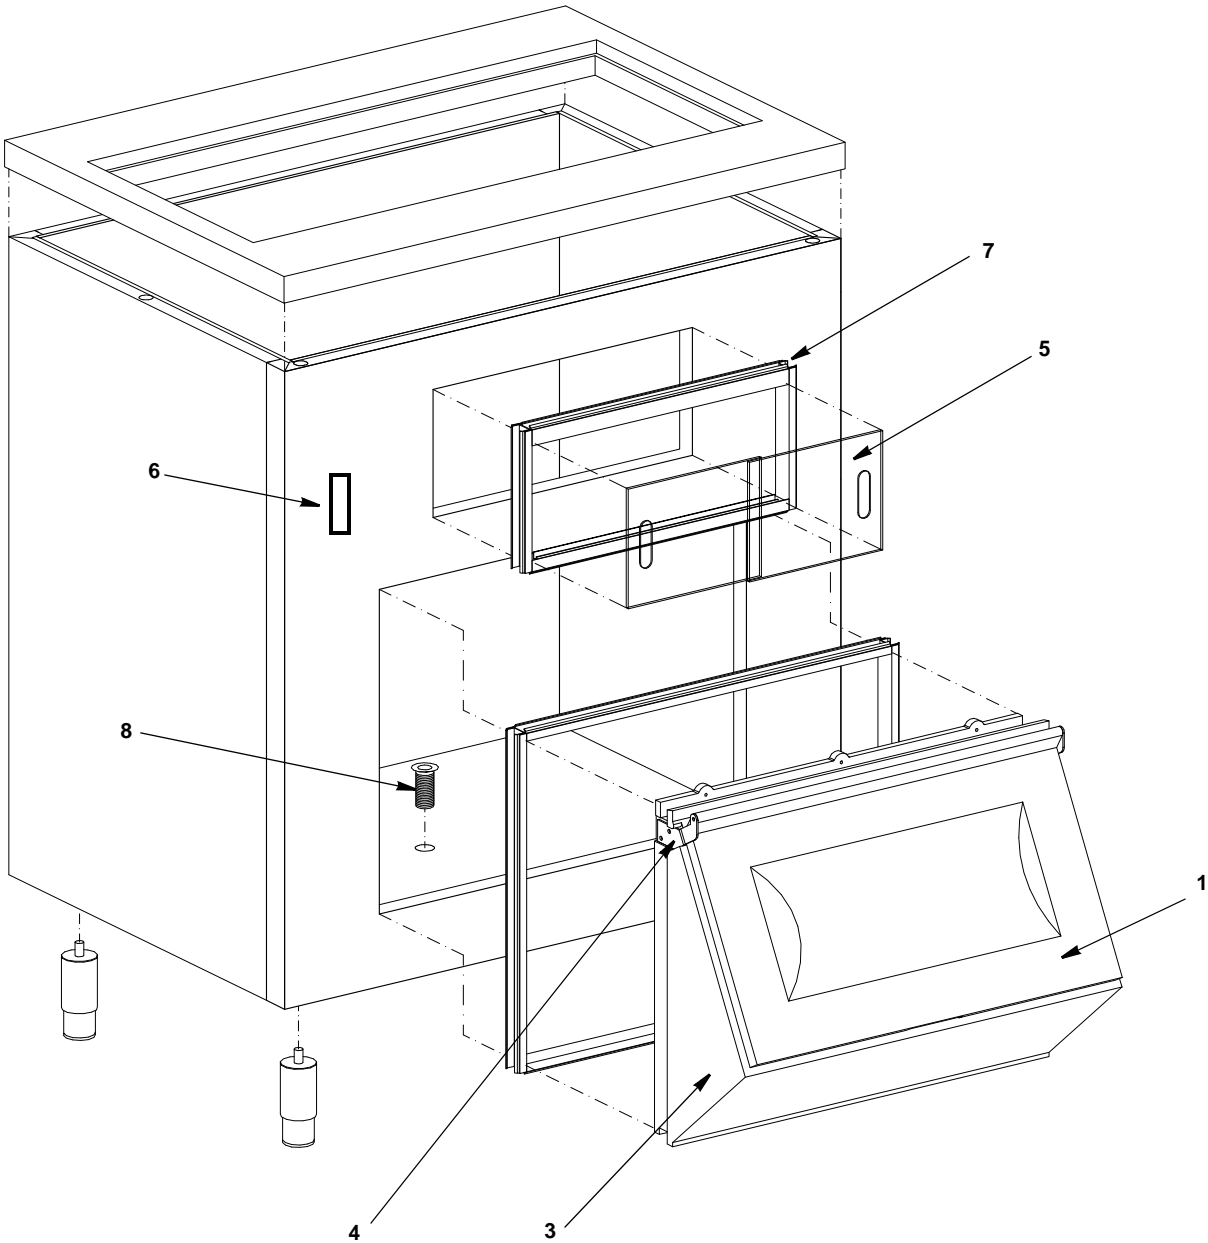

B170/B320/B400/B420/B570/B970 STORAGE BINS, CONTINUED

		PART NO.
B170 BIN		
1	Front Top Rail Trim	76-0250-3
2	Top Rail Trim (Left or Right Hand Sides)	76-0251-3
3	Ice Deflector	40-1165-9
4	Door Opening Trim	76-0252-3
5	Door	76-0253-3
6	Door Support Bracket	76-0254-3
7	Set of Left and Right Hinges	000006503
8	Bin Top Gasket Material (Not shown)	92-0248-9
9	Base Molding (Not shown)	40-1162-9
B320/B420 BIN		
1	Top Rail Trim	76-0255-3
2	Top Rail Trim (Left or Right Hand Sides)	76-0251-3
3	Ice Deflector	40-1122-9
4	Door Opening Trim	76-0256-3
5	Door	76-0257-3
6	Door Support Bracket	76-0258-3
7	Set of Left and Right Hinges	000006503
8	Bin Top Gasket Material (Not shown)	92-0248-3
9	Base Molding (Not shown)	40-1162-9
10	Screw	50-1231-9
11	Drain Seal Replacement Kit	76-2322-3
B400/B570 BIN		
1	Top Rail Trim	76-0250-3
2	Top Rail Trim (Left or Right Hand Sides)	76-0251-3
3	Ice Deflector	40-1121-9
4	Door Opening Trim	76-0259-3
5	Door	76-0260-3
6	Door Support Bracket	76-0254-3
7	Set of Left and Right Hinges	000006504
8	Bin Top Gasket Material (Not shown)	92-0248-9
9	Base Molding (Not shown)	No Longer Available
10	Screw	50-1231-9
11	Drain Seal Replacement Kit	76-2322-3
B970 BIN		
1	Top Rail Trim	76-0337-3
2	Top Rail Trim (Left or Right Hand Sides)	76-0251-3
3	Ice Deflector	40-1123-9
4	Door Opening Trim	76-0338-3
5	Door	76-0339-3
6	Door Support Bracket	76-0340-3
7	Set of Left and Right Hinges	000006504
8	Bin Top Gasket Material (Not shown)	92-0248-9
9	Base Molding (Not shown)	No Longer Available
10	Screw	50-1231-9
11	Drain Seal Replacement Kit	76-2322-3

† Refer to Cross Reference Guide

B750/B1050/B1100/B1400 STORAGE BINS