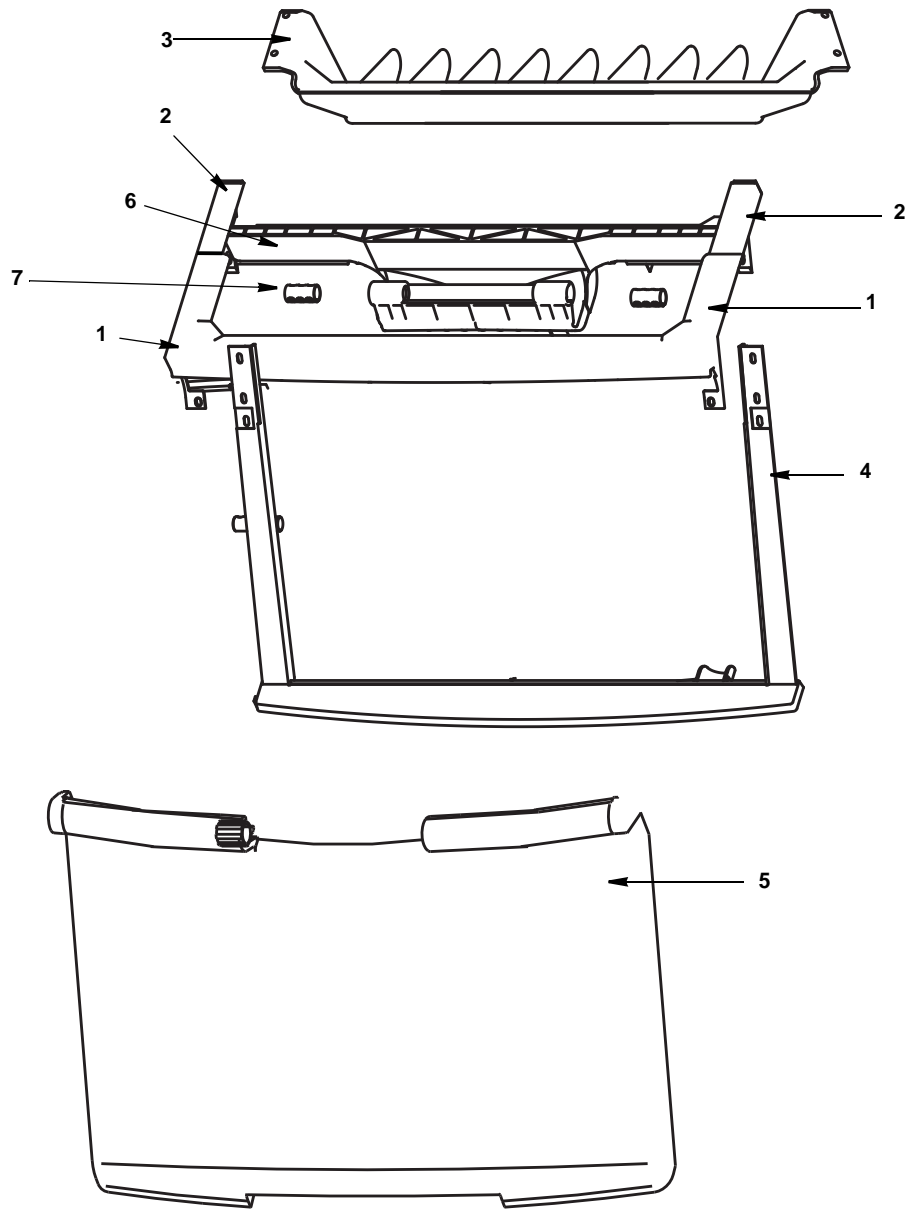

Ice Machine Parts List for B Series Ice Storage Bins Models

B170

B750

B320

B970

B400

B1050

B420

B1100

B570

B1400

B170/B320/B400/B420/B570/B970 STORAGE BINS

B170/B320/B400/B420/B570/B970 STORAGE BINS, CONTINUED

		PART NO.
B170 BIN		
1	Front Top Rail Trim	76-0250-3
2	Top Rail Trim (Left or Right Hand Sides)	76-0251-3
3	Ice Deflector	40-1165-9
4	Door Opening Trim	76-0252-3
5	Door	76-0253-3
6	Door Support Bracket	76-0254-3
7	Set of Left and Right Hinges	000006503
8	Bin Top Gasket Material (Not shown)	92-0248-9
9	Base Molding (Not shown)	40-1162-9
B320/B420 BIN		
1	Top Rail Trim	76-0255-3
2	Top Rail Trim (Left or Right Hand Sides)	76-0251-3
3	Ice Deflector	40-1122-9
4	Door Opening Trim	76-0256-3
5	Door	76-0257-3
6	Door Support Bracket	76-0258-3
7	Set of Left and Right Hinges	000006503
8	Bin Top Gasket Material (Not shown)	92-0248-3
9	Base Molding (Not shown)	40-1162-9
10	Screw	50-1231-9
11	Drain Seal Replacement Kit	76-2322-3
B400/B570 BIN		
1	Top Rail Trim	76-0250-3
2	Top Rail Trim (Left or Right Hand Sides)	76-0251-3
3	Ice Deflector	40-1121-9
4	Door Opening Trim	76-0259-3
5	Door	76-0260-3
6	Door Support Bracket	76-0254-3
7	Set of Left and Right Hinges	000006504
8	Bin Top Gasket Material (Not shown)	92-0248-9
9	Base Molding (Not shown)	No Longer Available
10	Screw	50-1231-9
11	Drain Seal Replacement Kit	76-2322-3
B970 BIN		
1	Top Rail Trim	76-0337-3
2	Top Rail Trim (Left or Right Hand Sides)	76-0251-3
3	Ice Deflector	40-1123-9
4	Door Opening Trim	76-0338-3
5	Door	76-0339-3
6	Door Support Bracket	76-0340-3
7	Set of Left and Right Hinges	000006504
8	Bin Top Gasket Material (Not shown)	92-0248-9
9	Base Molding (Not shown)	No Longer Available
10	Screw	50-1231-9
11	Drain Seal Replacement Kit	76-2322-3