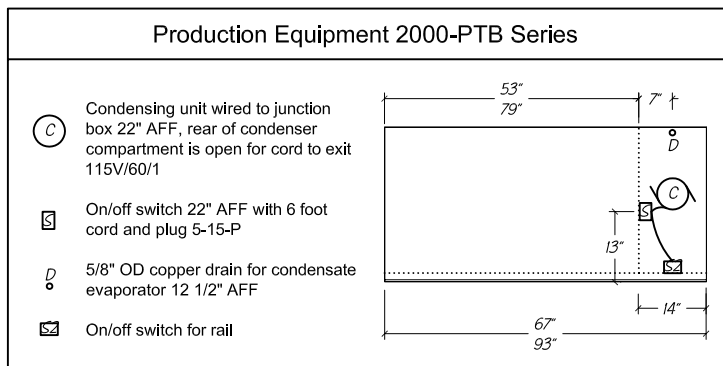

MECHANICAL DATA