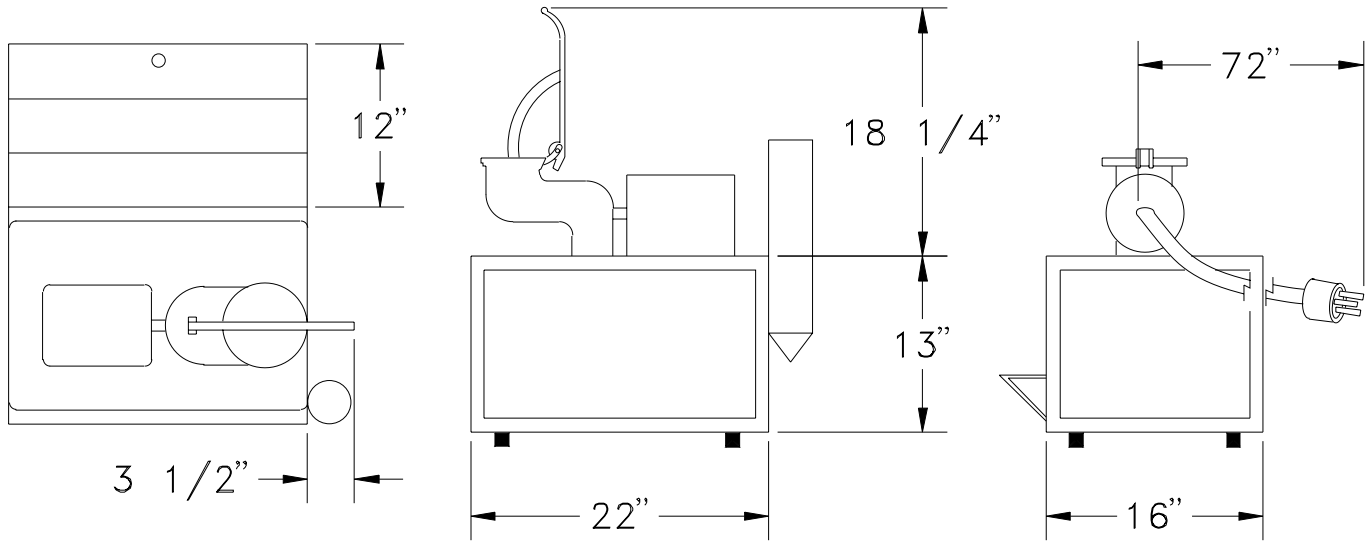

Item No. _____

Model Number: 1003

Description

SNOKONETTE ICE SHAVER

The Sno-Konette is the "Granddaddy" of complete Sno-Kone machines. Shown above is the fourth generation version of the ones Gold Medal introduced in 1949. Simply lift the pusher handle (shown in the Shavette on page 46), scoop virtually any size chunk or cube of ice into the tubular hopper, close the lid and turn on the motor.

Model Number: 1003

Width: 22.00
Length: 16.00
Height: 39.50
Weight: 62

Pkg Width: 23.00
Pkg Length: 17.00
Pkg Height: 32.00
Pkg Weight: 84.00
CU/FT: 7.24

Voltage: 110
AMPS: 6.8
Wattage: 800

Hertz: 60
Receptacle: 5-15R
Plug Type: 5-15P