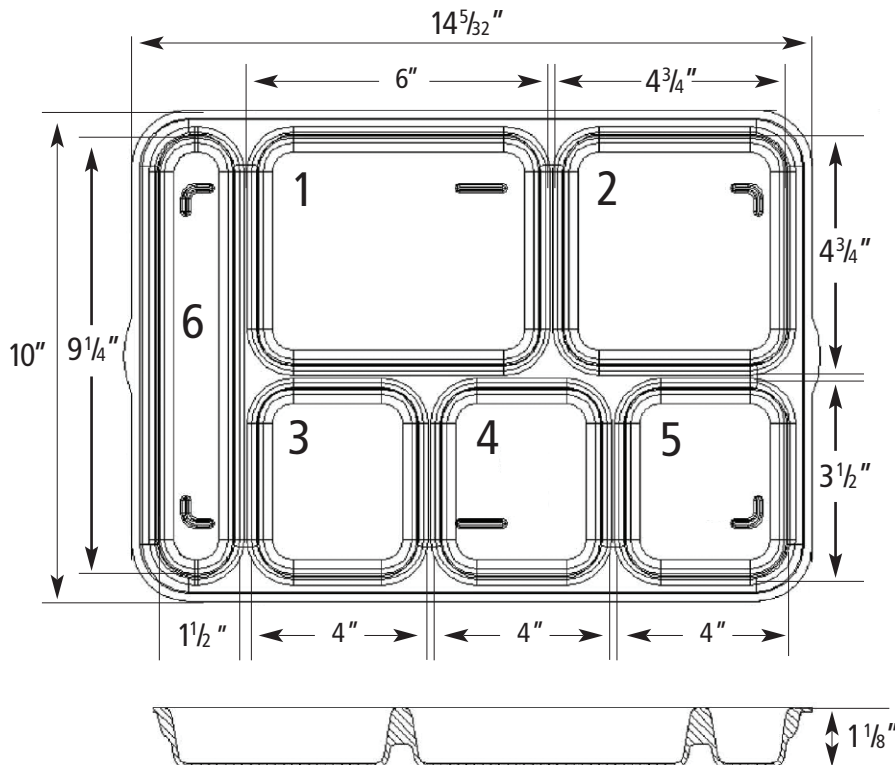

• Model #'s

630-440B Brown Tray
630-440T Tan Tray
630-441LID Translucent Lid

Extra Deep Six Compartment Tray

Manufacturer: Cook's Brand
 Product: Six Compartment Extra Deep Tray
 Dimensions: 14 5/32"W x 10"L x 1 5/32"D
 Compartment Sizes: (3) 3 1/2"W x 4"L x 1 1/8"D
 (1) 4 3/4"W x 4 3/4"L x 1 1/8"D
 (1) 4 3/4"W x 6"L x 1 1/8"D
 (1) 1 1/2"W x 9 1/4"L x 1 1/8"D
 (1) Flatware
 Compartment: (3) 7 oz. side
 Capacities (1) 12 oz. side
 (1) 16 oz. entree
 (1) 6 oz. flatware
 (1) Flatware
 Materials: Co-polymer plastic
 Shipping Class: 125
 Information: NMFC (National Motor Freight Classification): 156600SUB 05
 Shipping Weight: 24 lbs for Trays
 23.5 lbs for Lids
 Warranty: 1 Year "No Questions Asked" full replacement warranty
 Note: Specifications are subject to change without notice as necessitated by continuing product improvement.

Compartment Capacities
 3, 4, 5 - 7 oz. side
 1 - 16 oz entree
 2 - 12 oz. side
 6 - flatware